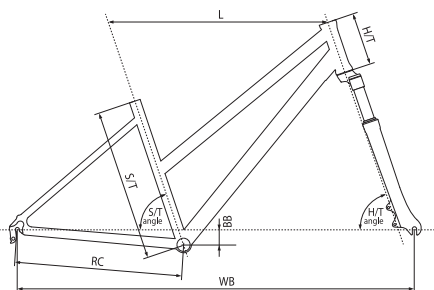

Specifications are subject to change without notice.

URBAN - TREKKING: Aeroprofile Aluminum 6061 alloy

size	S/T (mm)	L (mm)	H/T (mm)	S/T angle	H/T angle	BB (mm)	RC (mm)	WB (mm)
432mm (17")	432	590	120	72°	71°	54.3	445	1069.6
483mm (19")	483	600	120	72°	71°	54.3	445	1079.6
533mm (21")	533	610	120	72°	71°	54.3	445	1089.5
580mm (23")	580	620	120	72°	71°	54.3	445	1099.6

model: Carter 70, Carter 50, Carter 30

URBAN - TREKKING: Aeroprofile Aluminum 6061 alloy lady's

size	S/T (mm)	L (mm)	H/T (mm)	S/T angle	H/T angle	BB (mm)	RC (mm)	WB (mm)
432mm (17")	432	579.2	150	72°	71°	54.3	445	1059.4
483mm (19")	483	589.3	150	72°	71°	54.3	445	1069.4

model: Cristy 50, Cristy 30