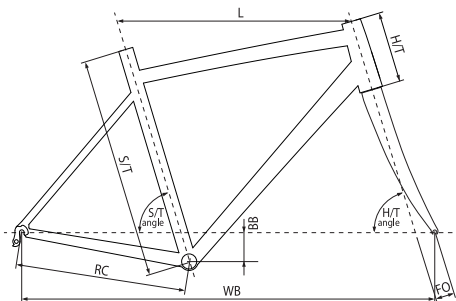

Specifications are subject to change without notice.

ROAD: Kellys iCAD RC Carbon Composite

size	S/T (mm)	L (mm)	H/T (mm)	S/T angle	H/T angle	BB (mm)	FO (mm)	RC (mm)	WB (mm)
480mm (S)	480	545	145	73.5°	72.5°	68	43	408	981.3
520mm (M)	520	570	165	73°	73°	68	43	408	996.5
560mm (L)	560	595	190	72°	74°	68	43	408	1005.1

model: URC 90, URC 70, URC 50, URC 30

ROAD: Aluminum alloy 6061 3ple butted

size	S/T (mm)	L (mm)	H/T (mm)	S/T angle	H/T angle	BB (mm)	FO (mm)	RC (mm)	WB (mm)
530mm (S)	530	560	170	73.3°	73.5°	70	40	407	979.7
550mm (M)	550	574	190	73.3°	73.5°	70	40	407	993.6
570mm (L)	570	586	210	73.3°	73.5°	68	40	407	1006.5

model: ARC 50, ARC 30, ARC 10