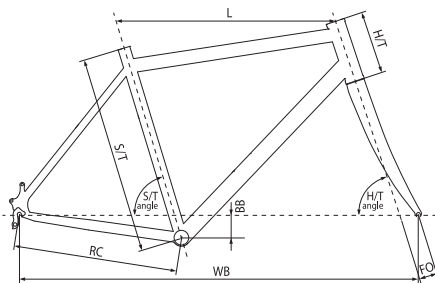

Specifications are subject to change without notice.

URBAN - FITNESS: Aluminum alloy 6061 3ple butted

size	S/T (mm)	L (mm)	H/T (mm)	S/T angle	H/T angle	BB (mm)	FO (mm)	RC (mm)	WB (mm)
480mm (S)	480	560	145	73.5°	72°	65	45	430	1026.0
520mm (M)	520	575	165	73.5°	72°	65	45	430	1041.5
560mm (L)	560	590	185	73°	72.5°	65	45	430	1047.1