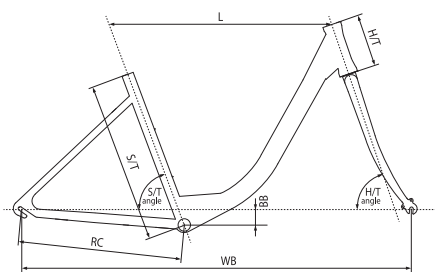

Specifications are subject to change without notice.

TOUR - CITY: Aluminum alloy monotube 26"

size	S/T (mm)	L (mm)	H/T (mm)	S/T angle	H/T angle	BB (mm)	RC (mm)	WB (mm)
430mm	432	599.4	140	69.5°	71°	35	430	1047.6

model: Avenue 30, Avenue 10