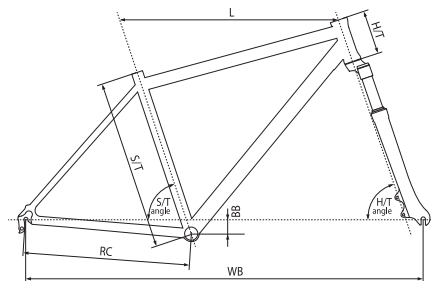

Specifications are subject to change without notice.

URBAN - TREKKING: Aeroprofile Aluminum 6061 alloy

size	S/T (mm)	L (mm)	H/T (mm)	S/T angle	H/T angle	BB (mm)	RC (mm)	WB (mm)
432mm (17")	432	590	120	72°	71°	54.3	445	1069.6
483mm (19")	483	600	120	72°	71°	54.3	445	1079.6
533mm (21")	533	610	120	72°	71°	54.3	445	1089.5
580mm (23")	580	620	120	72°	71°	54.3	445	1099.6

model: Carter 70, Carter 50, Carter 30

URBAN - TREKKING: Aeroprofile Aluminum 6061 alloy lady's

size	S/T (mm)	L (mm)	H/T (mm)	S/T angle	H/T angle	BB (mm)	RC (mm)	WB (mm)
432mm (17")	432	579.2	150	72°	71°	54.3	445	1059.4
483mm (19")	483	589.3	150	72°	71°	54.3	445	1069.4

model: Cristy 50, Cristy 30