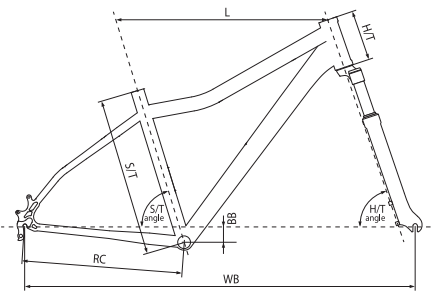

Specifications are subject to change without notice.

KLC WOMEN MOUNTAIN 27.5" (650B): Kellys KLC Lite 27.5 (650B) 6061

size	S/T (mm)	L (mm)	H/T (mm)	S/T angle	H/T angle	BB (mm)	RC (mm)	WB (mm)
375mm (15")	375	550	120	73°	69.5°	42	430	1047.9
425mm (17")	425	570	135	73°	70°	42	430	1074.5
475mm (19")	475	590	145	73°	70°	42	430	1084.6

model: Vanity 90, Vanity 70

KLC WOMEN MOUNTAIN 26": Kellys KLC Lite 6061

size	S/T (mm)	L (mm)	H/T (mm)	S/T angle	H/T angle	BB (mm)	RC (mm)	WB (mm)
375mm (15")	375	545	120	72.5°	70.5°	40	425	1019.4
425mm (17")	425	565	135	72.5°	70.5°	40	425	1040.0
475mm (19")	475	585	145	72.5°	70.5°	40	425	1060.3

model: Vanity 50, Vanity 30, Vanity 20, Vanity 10