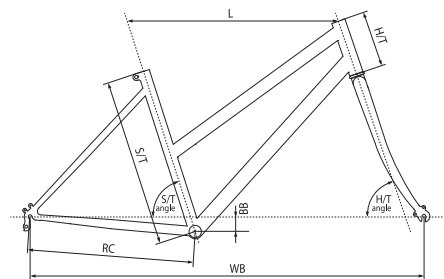

SPECS / GEOMETRIES