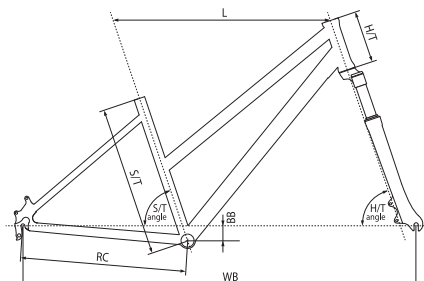

series
CROSS