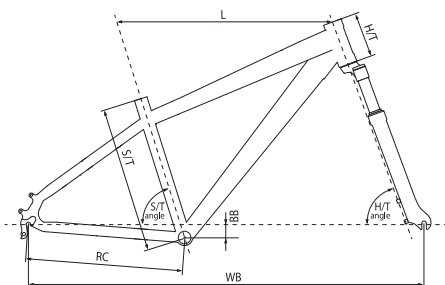

Specifications are subject to change without notice.

DIRT: Kellys Dirt Proven 6061 double butted

size	S/T (mm)	L (mm)	H/T (mm)	S/T angle	H/T angle	BB (mm)	RC (mm)	WB (mm)
M	340	570	120	73°	68.5°	15	410	1065.7
L	340	590	120	73°	68.5°	15	410	1085.7

model: Whip 50, Whip 30, Whip 10