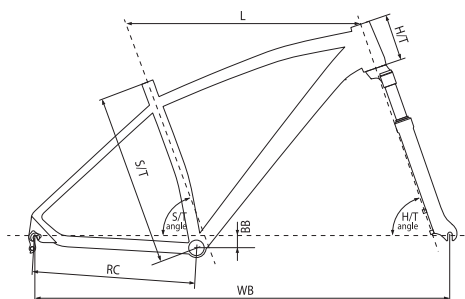

Specifications are subject to change without notice.

HARDTAIL 27.5" (650B): Kellys 6BOX 6061 3ple butted

size	S/T (mm)	L (mm)	H/T (mm)	S/T angle	H/T angle	BB (mm)	RC (mm)	WB (mm)
S	415	600	110	69.3°	70°	51.5	427	1071.1
M	465	625	120	69.3°	70°	51.5	427	1096.0
L	515	650	140	70.1°	70°	51.5	427	1121.1