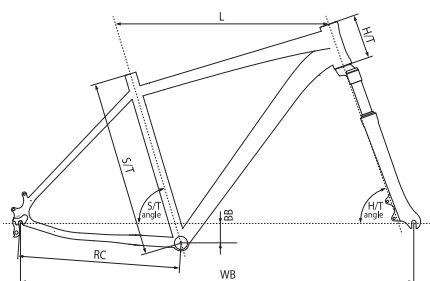

Specifications are subject to change without notice.

CROSS: Kellys Crossforce Lite 6061 3ple butted

size	S/T (mm)	L (mm)	H/T (mm)	S/T angle	H/T angle	BB (mm)	RC (mm)	WB (mm)
430mm (17")	430	570	120	73°	70.5°	53.5	440	1061.1
480mm (19")	480	580	130	73°	70.5°	53.6	440	1072.0
530mm (21")	530	595	140	73°	70.5°	53.6	440	1087.4
580mm (23")	580	610	150	73°	70.5°	53.6	440	1102.9

model: Phanatic 90, Phanatic 70, Phanatic 50, Phanatic 30, Phanatic 10