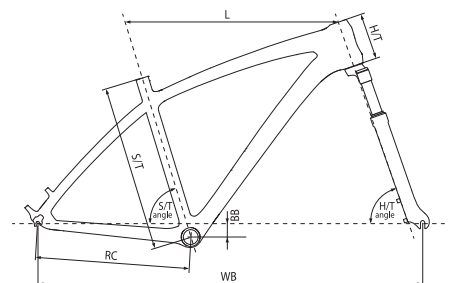

SPECS / GEOMETRIES