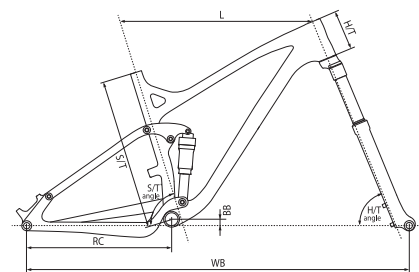

series
FULLSUSPENSION