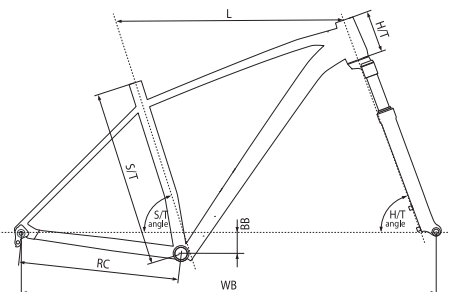

HARDTAIL 29": Kellys Dynamic HT 29 6061 3ple butted

size	S/T (mm)	L (mm)	H/T (mm)	S/T angle	H/T angle	BB (mm)	RC (mm)	WB (mm)
445mm (17.5")	445	600	100	72.3°	71°	55	440	1105.7
483mm (19")	483	625	115	72.3°	71°	55	440	1131.0
533mm (21")	533	650	130	72.3°	71°	55	440	1158.2

model: Gate 50, Gate 30, Gate 10