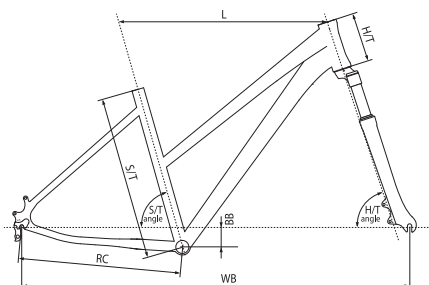

Specifications are subject to change without notice.

CROSS: Kellys Crossforce Lady Lite 6061 3ple butted

size	S/T (mm)	L (mm)	H/T (mm)	S/T angle	H/T angle	BB (mm)	RC (mm)	WB (mm)
432mm (17")	432	555	130	72.5°	70.5°	49.8	440	1042.6
480mm (19")	480	570	150	72.5°	70.5°	49.8	440	1058.4

model: Phutura 10