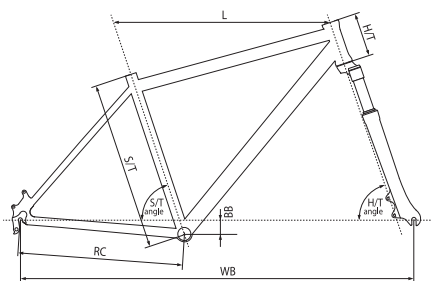

Specifications are subject to change without notice.

CROSS: Kellys Crosslite 6061 alloy

size	S/T (mm)	L (mm)	H/T (mm)	S/T angle	H/T angle	BB (mm)	RC (mm)	WB (mm)
430mm (17")	430	580	120	73°	70.5°	53.5	445	1076.5
480mm (19")	480	590	130	73°	70.5°	53.5	445	1087.2
530mm (21")	530	605	140	73°	70.5°	53.5	445	1102.5
580mm (23")	580	620	150	73°	70.5°	53.5	445	1117.9

CROSS: Kellys Crosslite 6061 alloy lady's

size	S/T (mm)	L (mm)	H/T (mm)	S/T angle	H/T angle	BB (mm)	RC (mm)	WB (mm)
430mm (17")	430	567	130	73°	70.5°	53.5	445	1064.0
480mm (19")	480	582.5	130	73°	70.5°	53.5	445	1079.5

model: Clea 90, Clea 70, Clea 50, Clea 30, Clea 10