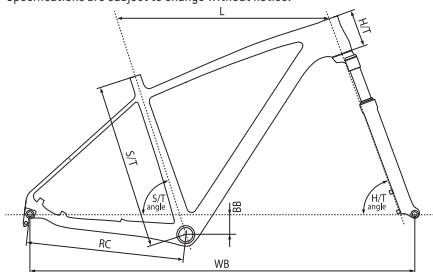

Specifications are subject to change without notice.

HARDTAIL 29": Kellys High-modulus Carbon Composite HT 29 monocoque

size	S/T (mm)	L (mm)	H/T (mm)	S/T angle	H/T angle	BB (mm)	RC (mm)	WB (mm)
S	425	585	100	73.4°	70.5°	65	450	1089.2
M	475	605	105	73°	71°	63	450	1100.0
L	525	630	110	73°	71°	63	450	1111.9