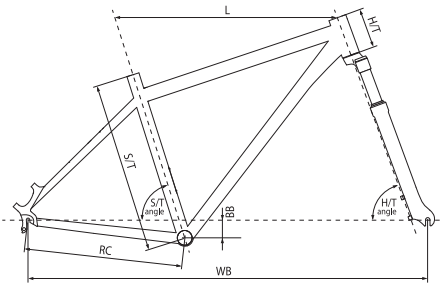

Specifications are subject to change without notice.

HARDTAIL 27.5" (650B): Kellys Alutec Avant DRT 650B

size	S/T (mm)	L (mm)	H/T (mm)	S/T angle	H/T angle	BB (mm)	RC (mm)	WB (mm)
430mm (17")	430	585	110	73°	70°	43	430	1076.7
480mm (19")	480	605	120	73°	70°	43	430	1097.2
530mm (21")	530	625	130	73°	70°	43	430	1117.6

model: Madman 50, Madman 30, Madman 10

HARDTAIL 27.5" (650B): Kellys Alutec Avant 6061

size	S/T (mm)	L (mm)	H/T (mm)	S/T angle	H/T angle	BB (mm)	RC (mm)	WB (mm)
395mm (15.5")	395	560	105	73°	70°	42	430	1057.9
445mm (17.5")	445	580	120	73°	70°	42	430	1087.0
495mm (19.5")	495	600	135	73°	70°	42	430	1099.5
545mm (21.5")	545	620	150	73°	70°	42	430	1020.3

model: Spider 70, Spider 50, Spider 30, Spider 10