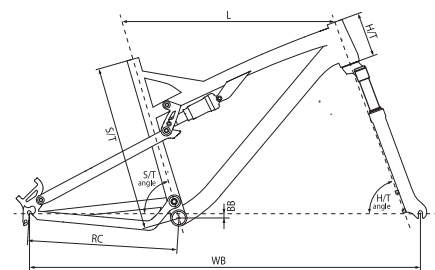

SPECS / GEOMETRIES