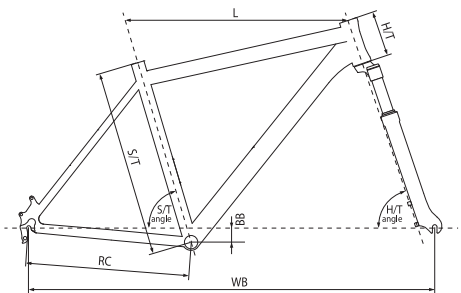

SPECS / GEOMETRIES