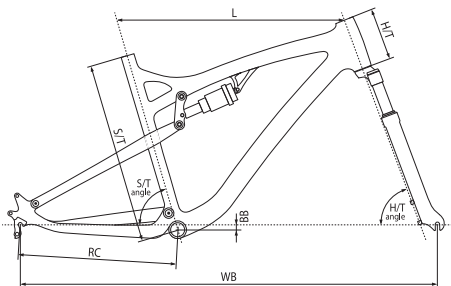

Specifications are subject to change without notice.

FULLIES: Kellys SXC High-Modulus Carbon monocoque

size	S/T (mm)	L (mm)	H/T (mm)	∠ S/T	∠ H/T	BB (mm)	RC (mm)	WB (mm)
450mm (17.5")	450	592	120	73.5°	69°	10	430	1107.8
490mm (19.5")	490	617	140	73.5°	69°	10	430	1134.5
530mm (21")	530	640	160	73.5°	69°	10	430	1159.1

model: Kju., Orc, Rabble