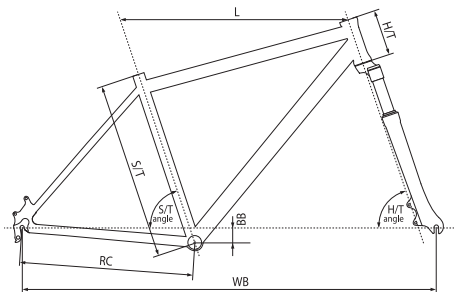

Specifications are subject to change without notice.

CROSS: Kellys Crosslite 6061 alloy

size	S/T (mm)	L (mm)	H/T (mm)	∓ S/T	∓ H/T	BB (mm)	RC (mm)	WB (mm)
430mm (17")	430	580	90	73°	70°	53.5	445	1081.9
480mm (19")	480	590	100	73°	70.5°	53.5	445	1087.2
530mm (21")	530	605	110	73°	71°	53.5	445	1097.4
580mm (23")	580	620	120	73°	71°	53.5	445	1112.8

model: Axell, Cobe, Axis, Coach, Stylus

CROSS: Kellys Crosslite 6061 alloy

size	S/T (mm)	L (mm)	H/T (mm)	∓ S/T	∓ H/T	BB (mm)	RC (mm)	WB (mm)
430mm (17")	430	580	90	72°	70°	67.5	445	1064.5
480mm (19")	480	590	100	72°	70.5°	67.5	445	1069.7
530mm (21")	530	605	110	72°	71°	67.5	445	1079.6
580mm (23")	580	620	120	72°	71°	67.5	445	1086.2

model: Saphix