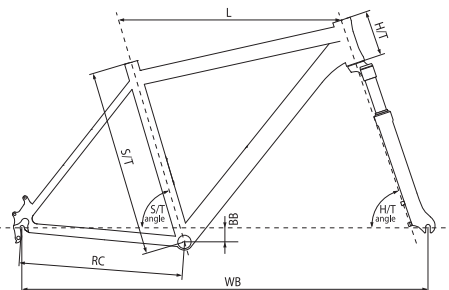

Specifications are subject to change without notice.

HARDTAIL: Kellys Alutec Lite 6061 - RRC Geometry (Race Ready Concept)

size	S/T (mm)	L (mm)	H/T (mm)	∠ S/T	∠ H/T	BB (mm)	RC (mm)	WB (mm)
395mm (15.5")	395	560	100	72.5°	70°	32	420	1037.1
445mm (17.5")	445	580	110	72.5°	70°	32	420	1057.6
495mm (19.5")	495	600	120	72.5°	70°	32	420	1078.0
545mm (21.5")	545	620	140	72.5°	70°	32	420	1098.9

model: Viper 60, Viper 50, Viper 40, Viper 30, Viper 20, Viper 10