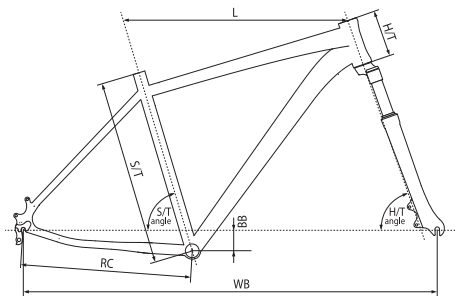

Specifications are subject to change without notice.

CROSS: Kellys Crossforce Lite 6061 triple butted - SCG (Sport Cross Geometry)

size	S/T (mm)	L (mm)	H/T (mm)	∠ S/T	∠ H/T	BB (mm)	RC (mm)	WB (mm)
430mm (17")	430	570	120	73°	70.5°	53,6	440	1061.1
480mm (19")	480	580	120	73°	70.5°	53,6	440	1071.5
530mm (21")	530	595	130	73°	70.5°	53,6	440	1087.0
580mm (23")	580	610	130	73°	70.5°	53,6	440	1102.0

model: Definite, Phanatic, Mash, Evox, Exquisite, Cliff, Neos