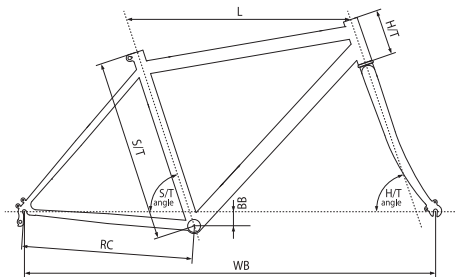

Specifications are subject to change without notice.

TOUR: hi-ten

size	S/T (mm)	L (mm)	H/T (mm)	∠ S/T	∠ H/T	BB (mm)	RC (mm)	WB (mm)
480mm (19")	480	590	120	72°	71°	39	450	1083.1
530mm (21")	530	605	120	72°	71°	39	450	1098.1

model: Athos