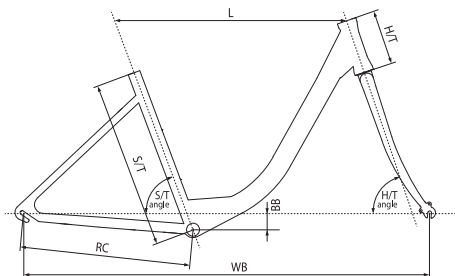

Specifications are subject to change without notice.

TOUR: Aluminum alloy monotube

size	S/T (mm)	L (mm)	H/T (mm)	∠ S/T	∠ H/T	BB (mm)	RC (mm)	WB (mm)
430mm	432	599.4	140	69.5°	71°	35	430	1047.6

model: Twist, Season