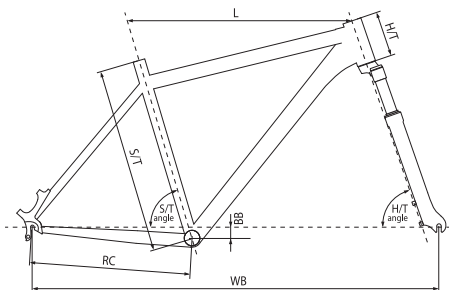

Specifications are subject to change without notice.

**HARDTAIL:** Kellys Alutec Avant 6061 - RRC Geometry (Race Ready Concept)

size	S/T (mm)	L (mm)	H/T (mm)	∠ S/T	∠ H/T	BB (mm)	RC (mm)	WB (mm)
395mm (15.5")	395	560	100	72.5°	70°	32	420	1037.1
445mm (17.5")	445	580	110	72.5°	70°	32	420	1057.6
495mm (19.5")	495	600	120	72.5°	70°	32	420	1078.1
545mm (21.5")	545	620	140	72.5°	70°	32	420	1099.0
580mm (23")	580	640	160	72.5°	70°	32	420	1119.9