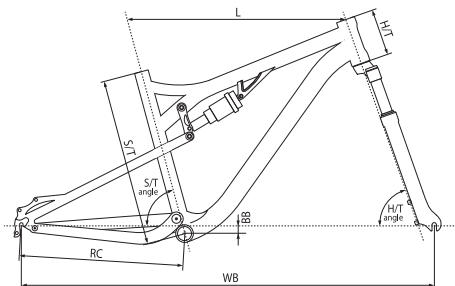

Specifications are subject to change without notice.

*Sabotage is not available in Germany

FULLIES: Kellys SFS Superlite SDWT 7005 triple butted

size	S/T (mm)	L (mm)	H/T (mm)	∠ S/T	∠ H/T	BB (mm)	RC (mm)	WB (mm)
440mm (17.5")	440	595	120	73°	69°	10	425	1102.1
490mm (19.5")	490	620	130	73°	69°	10	425	1127.9
540mm (21.5")	540	650	140	73°	69°	10	425	1158.6

model: Slash, Tyke, Folly, Blog, Wandal, Beast