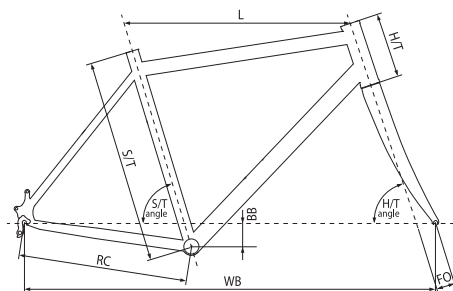

Specifications are subject to change without notice.

**FITNESS:** Aluminum alloy 6061 tripple butted - Urban Move Concept

size	S/T (mm)	L (mm)	H/T (mm)	∠ S/T	∠ H/T	BB (mm)	FO (mm)	RC (mm)	WB (mm)
480mm (S)	480	560	145	73.5°	72°	65	45	430	1026.0
520mm (M)	520	575	165	73.5°	72°	65	45	430	1041.5
560mm (L)	560	590	185	73°	72.5°	65	45	430	1047.1