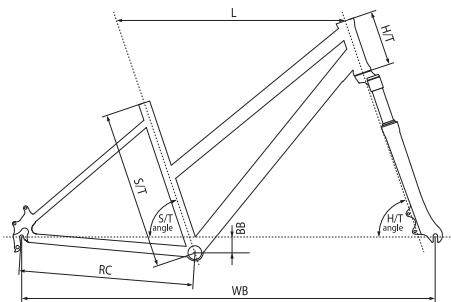

Specifications are subject to change without notice.

CROSS: Kellys Crosslite 6061 alloy lady's

size	S/T (mm)	L (mm)	H/T (mm)	∠ S/T	∠ H/T	BB (mm)	RC (mm)	WB (mm)
430mm (17")	430	567	130	73°	70°	53.5	445	1071.1
480mm (19")	480	582.5	130	73°	70.5°	53.5	445	1069.5

model: Agnes, Grace, Omega, Flash, Kappa

CROSS: Kellys Crosslite 6061 alloy lady's

size	S/T (mm)	L (mm)	H/T (mm)	∠ S/T	∠ H/T	BB (mm)	RC (mm)	WB (mm)
430mm (17")	430	567	130	72°	70°	67.5	445	1053.0
480mm (19")	480	582.5	130	72°	70.5°	67.5	445	1063.0

model: Gamma