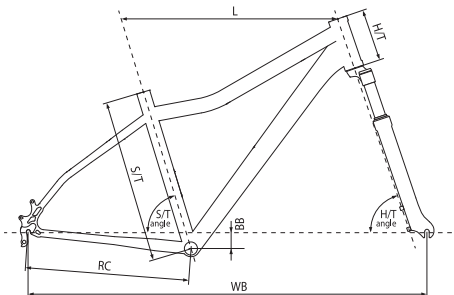

Specifications are subject to change without notice.

**KLC:** Kellys WLC Lite 6061 triple butted - LSG (Lady Sport Geometry)

size	S/T (mm)	L (mm)	H/T (mm)	± S/T	± H/T	BB (mm)	RC (mm)	WB (mm)
375mm (15")	375	545	120	72.5°	70.5°	40	425	1019.4
425mm (17")	425	565	135	72.5°	70.5°	40	425	1039.9
475mm (19")	475	585	145	72.5°	70.5°	40	425	1060.3