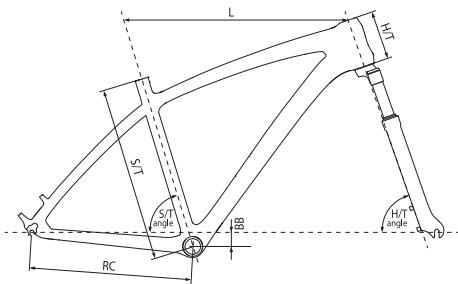

Specifications are subject to change without notice.

HARDTAIL: Kellys iCAD HT Carbon Composite

size	S/T (mm)	L (mm)	H/T (mm)	∠ S/T	∠ H/T	BB (mm)	RC (mm)	WB (mm)
S	430	574.3	115	73°	71°	38	425	1052.1
M	460	590	130	73°	71°	38	425	1068.3
L	500	605	155	74°	71°	38	425	1095.9

model: Sabotage, Hacker, Raptor, Mobster, Mystery