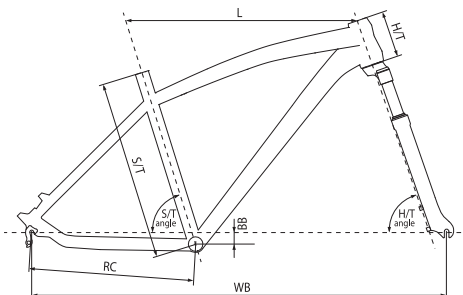

Specifications are subject to change without notice.

HARDTAIL: Kellys 6Box SWT 6061 triple butted - Race Geometry

size	S/T (mm)	L (mm)	H/T (mm)	∠ S/T	∠ H/T	BB (mm)	RC (mm)	WB (mm)
S	415	580	110	72.5°	71°	31	425	1051.0
M	465	600	120	72.5°	71°	31	425	1071.5
L	515	620	140	72.5°	71°	31	425	1093.0

model: Thorx 90, Thorx 80, Thorx 70, Thorx 50, Thorx 30, Thorx 10