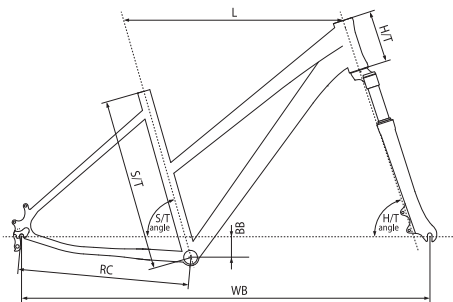

Specifications are subject to change without notice.

CROSS: Kellys Crossforce Lady Lite 6061 triple butted - SCG (Sport Cross Geometry)

size	S/T (mm)	L (mm)	H/T (mm)	∠ S/T	∠ H/T	BB (mm)	RC (mm)	WB (mm)
432mm (17")	432	555	130	72.5°	70.5°	49.8	440	1042.4
480mm (19")	480	570	150	72.5°	70.5°	49.8	440	1058.1

model: Penelope, Clea, Tina