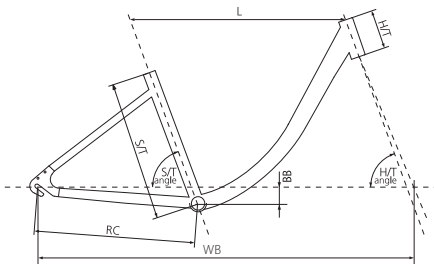

Specifications are subject to change without notice.

JUNIOR: girl's

model	size	S/T (mm)	L (mm)	H/T (mm)	∓ S/T	∓ H/T	BB (mm)	RC (mm)	WB (mm)
MAGGIE	355mm	355	550	100	69.5°	71°	35	410	980.4
MIA	355mm	355	550	100	69.5°	71°	35	400	970.4
CINDY	295mm	295	470	100	69.5°	71°	15	356	856.5
EMMA	240mm	240	400	100	69.8°	71°	10	320	763.2