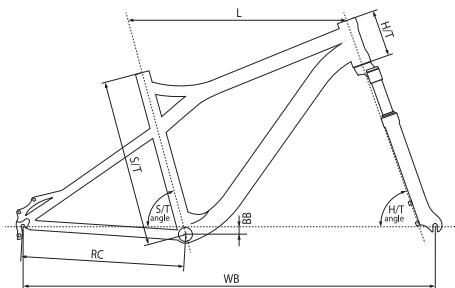

Specifications are subject to change without notice.

HARDTAIL: Kellys LiteTrail Superlite SDWT 7005 triple butted - Trail Geometry

size	S/T (mm)	L (mm)	H/T (mm)	∠ S/T	∠ H/T	BB (mm)	RC (mm)	WB (mm)
440mm (17.5")	440	595	120	72.5°	69°	25	425	1091.4
490mm (19.5")	490	620	130	72.5°	69°	25	425	1117.0
530mm (21")	530	650	140	72.5°	69°	25	425	1147.7

model: Cool Tool Master, Cool Tool Expert, Cool Tool