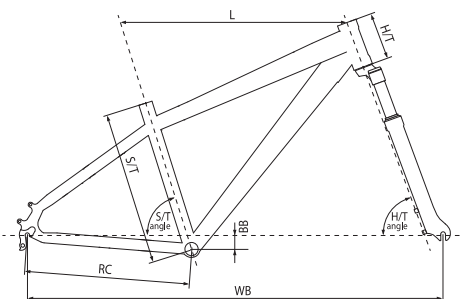

Specifications are subject to change without notice.

DIRT: Kellys Dirt Proven 6061 double butted - Dirt Series Geometry

size	S/T (mm)	L (mm)	H/T (mm)	∠ S/T	∠ H/T	BB (mm)	RC (mm)	WB (mm)
M	350	565	120	72°	69°	32	420	1048.4
L	390	580	120	72°	69°	32	420	1063.5

model: Bluff 50, Bluff 30, Bluff 10