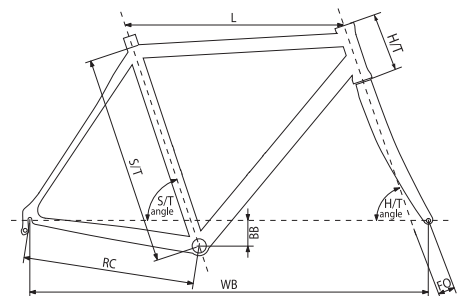

series
ROAD