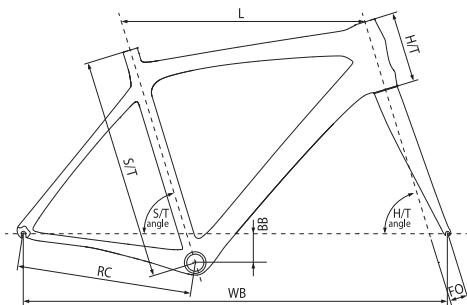

Specifications are subject to change without notice.

ROAD: Kellys iCAD RC Carbon Composite

size	S/T (mm)	L (mm)	H/T (mm)	∠ S/T	∠ H/T	BB (mm)	FO (mm)	RC (mm)	WB (mm)
480mm (S)	480	545	145	73.5°	72.5°	68	43	408	981.3
520mm (M)	520	570	165	73°	73°	68	43	408	996.5
560mm (L)	560	595	190	72°	74°	68	43	408	1005.1

model: URC 9.0, URC 7.0, URC 5.0, URC 3.0

ROAD: Aluminum alloy 6061 triple butted

size	S/T (mm)	L (mm)	H/T (mm)	∠ S/T	∠ H/T	BB (mm)	FO (mm)	RC (mm)	WB (mm)
500mm (S)	500	545	145	73.5°	73°	69	43	405	972.8
530mm (M)	530	560	165	73.5°	73°	69	43	405	988.0
550mm (L)	550	575	185	73°	73.5°	67	43	405	994.2

model: ARC 5.0, ARC 3.0, ARC 1.0