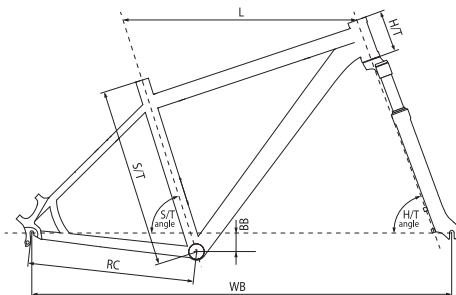

Specifications are subject to change without notice.

HARDTAIL 29: Kellys RideLite Premium 29 6061 triple butted - RRC Geometry (Race Ready Concept)

size	S/T (mm)	L (mm)	H/T (mm)	∠ S/T	∠ H/T	BB (mm)	RC (mm)	WB (mm)
430mm (17")	430	600	100	72.5°	70°	53	450	1106.0
480mm (19")	480	620	110	72.5°	70°	53	450	1126.4
530mm (21")	530	640	120	72.5°	70°	53	450	1147.0

model: TNT 90, TNT 70, TNT 50, TNT 30, TNT 20, TNT 10